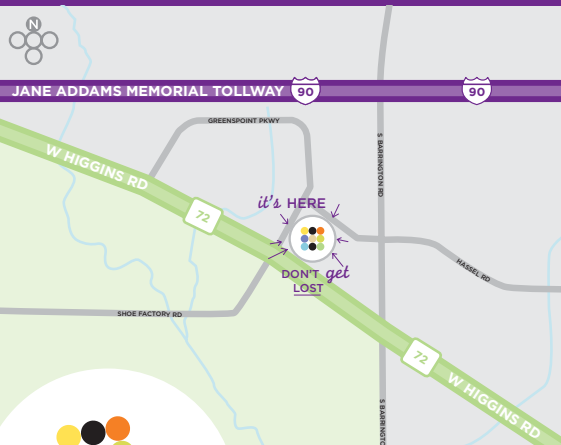

EARN FREE NIGHTS

- Join the Hyatt Gold Passport® global loyalty program and earn free nights at Hyatt hotels and resorts worldwide

EXPLORE

- The Arboretum of South Barrington (2 miles)
- Prairie Stone Business Park and Sears Centre (3 1/2 miles)
- Willow Creek Community Church (4 miles)
- Medieval Times (5 miles)
- Woodfield Shopping Mall (8 miles)

TRANSPORTATION

- From O'Hare International Parkway:
30 min, 14 miles by car
- From Downtown Chicago:
45 min, 30 miles by car
- From I-90 Interstate: 1 min, .25 miles by car

888 HYATT HP
(888 492 8847)